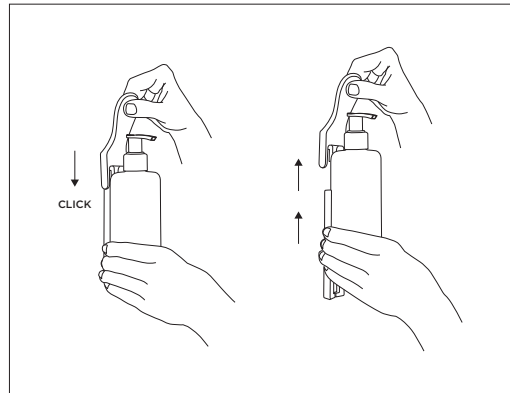

BATH TABLET GALET DE BAIN

28 g - 0.99 oz.

Formulas
contain up to
98%
NATURAL ORIGIN
INGREDIENTS

GHOST

CARE
ABOUT
EARTH

HAND WASH
SHOWER GEL
SHAMPOO
HAND & BODY LOTION
CONDITIONER

GEL LAVANT MAINS
GEL DOUCHE
SHAMPOOING
LAIT MAINS & CORPS
APRÈS-SHAMPOOING

Visibility window
Fenêtre de visibilité

400 ml - 13.5 fl.oz.

KEY
CLEF

*To remove the
dispenser from
the rail.*

*Pour retirer
le distributeur
du rail.*

WALL BRACKETS
SUPPORTS MURAUX

*ABS recyclable black or white
plastic. Can be fixed with 2 screws
or double-sided tape.*